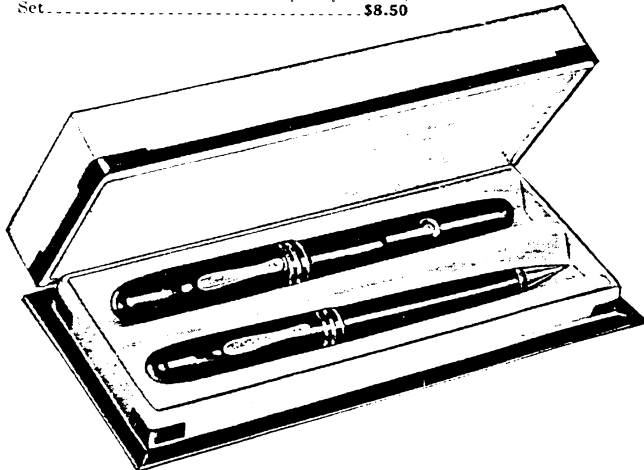

PEN AND PENCIL SETS

Discriminating people ask for Conklin Pen and Pencil Sets. Their distinctiveness and individuality make them the leaders in this field. Conklin Pencils, like the pens, are mechanically perfect.

DC8359 Black
DC8359R Red Pearl
DC8359G Green Pearl
DC8359P Gray Pearl
Nozac Chevron; 7000-word ink capacity. Attractively packaged in beautiful display box. Retail, Set. **$11.00**

DC8339 Black
DC8339R Red Pearl
DC8339G Green Pearl
DC8339P Gray Pearl
Nozac Chevron; 5000-word ink capacity. Packaged as above. Retail, Set. **$8.50**

QF8349R Red Pearl
QF8349G Green Pearl
QF8349P Gray Pearl

Penline Quick-fill; 8000-word ink capacity; visible ink supply. Retail, Set. **$8.50**

QFD7339R Red Pearl
QFD7339G Green Pearl
QFD7339P Gray Pearl

Ladies' size Penline Quick-fill; same style as above. Retail, Set. **$8.50**

DL8339R Red Pearl
DL8339G Green Pearl
DL8339P Gray Pearl

Penline Nozac; 5000-word ink capacity. Retail, Set. **$8.50**

QF7318R Red Pearl
QF7318G Green Pearl
QF7318P Gray Pearl

Penline Quick-fill—$6.00 retail value; specially priced when sold as set only. Retail, Set. **$5.00**

QF7318SR Red Pearl
QF7318SG Green Pearl
QF7318SP Gray Pearl

Ladies' size in same style as above. Same retail value. Retail, Set. **$5.00**
73126M Pearl and Gold
Mosaic Sac Type; Shimmering tones. Retail, Set. **$5.00**

P63295RP Reptilian Pearl—Gray
P63295RG Reptilian Gold—Green Vein
P63295RF Reptilian Foliage—Red Vein

All American Sac-less; one-stroke vacuum filler; visible ink supply. Retail, Set. **$3.95**

6326 Black

6364RP Reptilian Pearl—Gray
6364RG Reptilian Gold—Green Vein
6364RF Reptilian Foliage—Red Vein